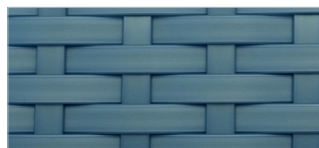

Shimmer Russet (75594)
Art. 604356 - 7mm Web Micro Ribbed

Brass (130073)
Art. 604356 - 7mm Web Micro Ribbed

Mellow Rose (130077)
Art. 604356 - 7mm Web Micro Ribbed

Eider White (130078)
Art. 604356 - 7mm Web Micro Ribbed

Silver Chalice (130078)
Art. 604356 - 7mm Web Micro Ribbed

Coral Peach (130093)
Art. 604356 - 7mm Web Micro Ribbed

Blue Pearl (130095)
Art. 604356 - 7mm Web Micro Ribbed

Pale Violet (130094)
Art. 604356 - 7mm Web Micro Ribbed