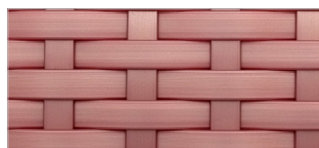

Mellow Rose (130077)
Art. 604356 - 7mm Web Micro Ribbed