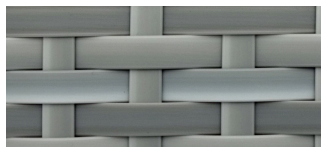

COLOUR SELECTION

All colours are available in various profiles and sizes to suit your design and style.

Black (69801)
Art. 602178 - 6mm Peel Ribbed

Honey (75804)
Art. 602178 - 6mm Peel Ribbed

Signal White (69787)
Art. 602178 - 6mm Peel Ribbed

Java Brown (013B)
Art. 602179 - 6mm Peel Ribbed

Cappuccino (653L)
Art. 602179 - 6mm Peel Ribbed

Honeywicker (014B)
Art. 602179 - 6mm Peel Ribbed

Whitewash (650L)
Art. 602179 - 6mm Peel Ribbed

Graphite Black (654L)
Art. 602179 - 6mm Peel Ribbed

Honeywicker (014B)
Art. 603106 - 7mm Web Micro Ribbed

Mercury (528B)
Art. 603106 - 7mm Web Micro Ribbed

Ivory Wash (474B)
Art. 607227 - 15mm Pulut Peel Light

Mocca Java (528B)
Art. 604386 - 7mm Pulut Peel

Elegance Brown (540B)
Art. 604386 - 7mm Pulut Peel

Arabica (526B)
Art. 604386 - 7mm Pulut Peel

SS3 (529B)
Art. 604386 - 7mm Pulut Peel

CC2 (035B)
Art. 602736 - 3mm Pulut Round

Seashell Zio (1856B)
Art. 602736 - 3mm Pulut Round