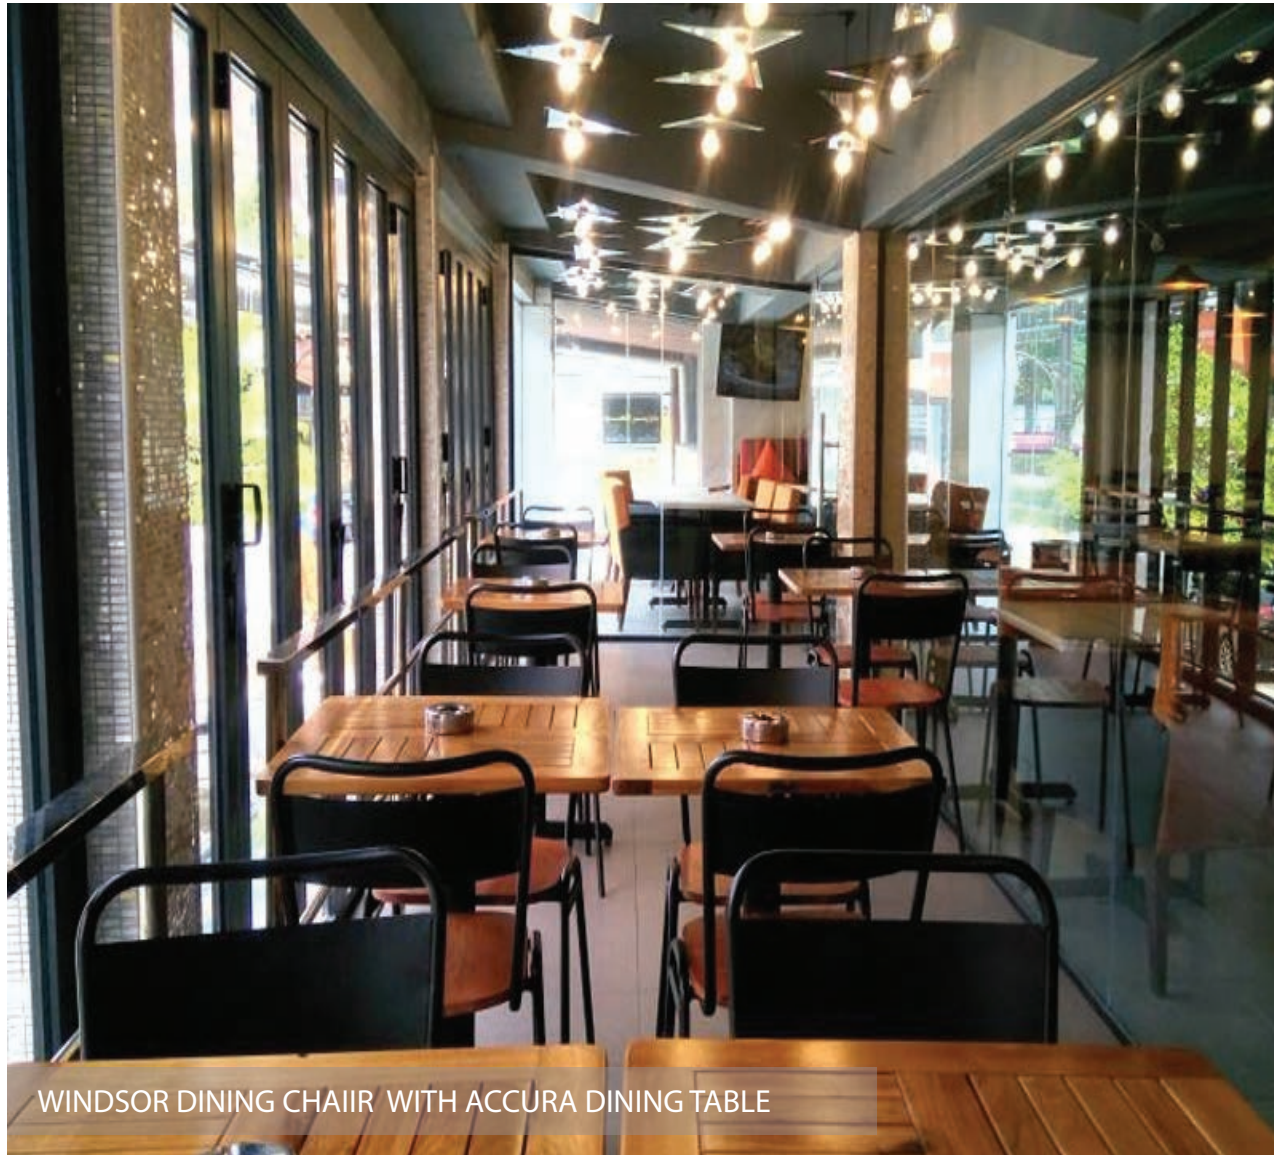

HORESTCO

RESIDENTIAL AND HOSPITALITY FURNITURE

+603-55697999 / 7998 info@horestco.com www.horestco.com.my

KUALA LUMPUR | PENANG | LANGKAWI | INDONESIA | MALDIVES | INDIA

WINDSOR DINING CHAIR WITH ACCURA DINING TABLE